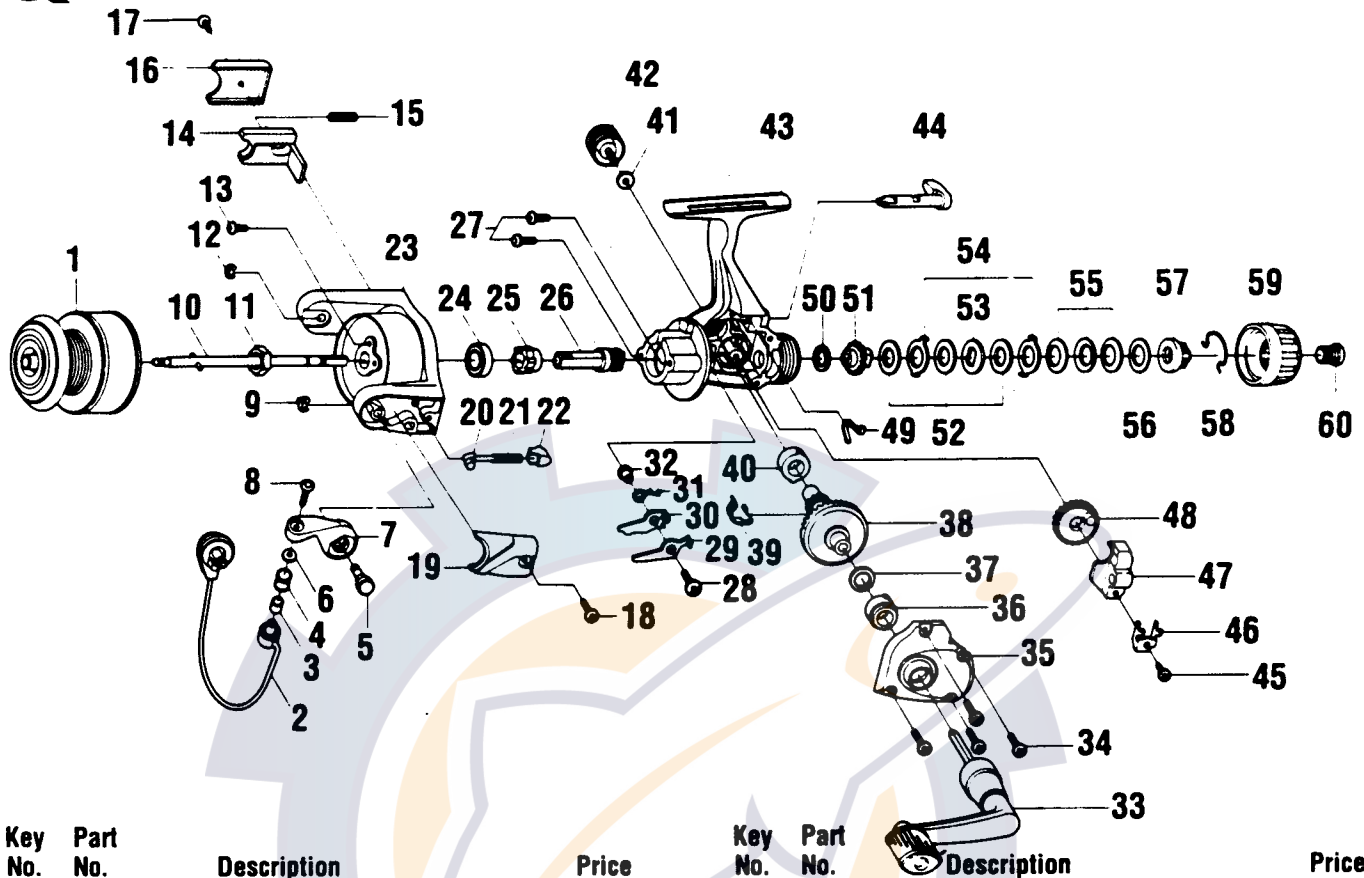

# QUANTUM<sup>®</sup> QL4

Key No.	Part No.	Description	Price	Key No.	Part No.	Description	Price
1	JU321-26	Spool Assembly	11.00	31	JU061-01	Anti-Reverse Pawl Spring	1.00
2	GU347-08	Bail Assembly	4.75	32	GU091-02	Anti-Reverse Pawl Post	.70
3	MT016-02	Line Roller Bushing	.75	33	GU318-35	Handle Assembly	5.65
4	MT004-01	Line Roller	1.20	34	JU057-01	Body Cover Screw	.60
5	GU051-03	Arm Lever Pin	1.00	35	KU023-08	Body Cover	3.75
6	GU105-07	Line Roller Washer	.15	36	JU027-01	Gear Shaft Bushing	1.55
7	NU007-01	Arm Lever	.90	37	GU105-13	Adjustment Washer	.62
8	KQ108-01	Line Slider Screw	.30	38	JU012-01	Drive Gear	3.35
9	KQ034-01	E-Clip	.15	39	JU086-01	Silent Cam	1.10
10	JU315-03	Main Shaft Assembly	1.95	40	JU027-01	Gear Shaft Bushing	1.55
11	GU006-02	Rotor Nut	.80	41	GU105-01	Handle Screw Washer	.10
12	KQ034-01	E-Clip	.15	42	GU073-01	Handle Screw	.60
13	GU077-04	Rotor Nut Lock Screw	.15	43	KU001-08	Body	4.05
14	KU019-01	Kick Lever	1.10	44	GU090-01	Anti-Reverse Lever	1.45
15	KQ049-06	Kick Lever Spring	.25	45	JU100-01	Oscillator Retainer Screw	.25
16	KU046-01	Kick Lever Cover	.80	46	JU078-01	Oscillator Slide Retainer	.30
17	GU077-02	Kick Lever Cover Screw	.15	47	KU025-01	Oscillator Slider	1.95
18	GU077-02	Arm Lever Cover Screw	.15	48	KU053-01	Oscillator Gear	1.95
19	PU087-01	Arm Lever Spring Cover	.80	49	GU089-01	Anti-Reverse Lever Spring	.50
20	QL031-01	Arm Lever Spring Pin	.75	50	GU105-32	Drag Friction Washer	.77
21	KQ049-02	Arm Lever Spring	.85	51	KU075-01	Drag Click Gear	1.40
22	QL020-01	Arm Lever Spring Holder	.30	52	GU105-33	Drag Washer "B"	.88
23	KU009-11	Rotor	4.05	53	JU080-01	Drag Washer "D"	1.00
24	AQ028-06	Ball Bearing	6.10	54	JU081-01	Drag Washer "A"	1.00
25	JU060-01	Anti-Reverse Ratchet	2.35	55	JU043-01	Drag Spring	1.30
26	JU011-01	Pinion Gear	2.30	56	GU105-19	Drag Washer	.93
27	JU077-01	Bearing Screw	.60	57	JU066-01	Drag Nut	1.25
28	GU077-05	Anti-Reverse Pawl Screw	.15	58	JU083-01	Drag Click Spring	1.85
29	JU063-01	Anti-Reverse Pawl "A" (Cntr)	.95	59	JU032-01	Drag Knob	1.50
30	JU074-01	Anti-Reverse Pawl "B" (On)	.95	60	JU101-01	Drag Knob Screw	1.25